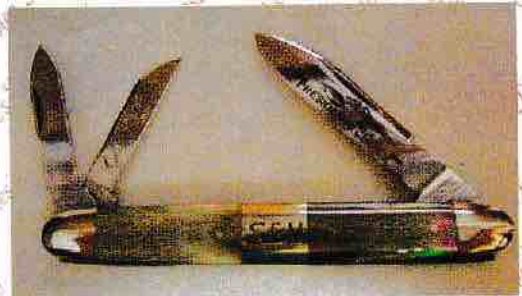

MSRP
$307.90