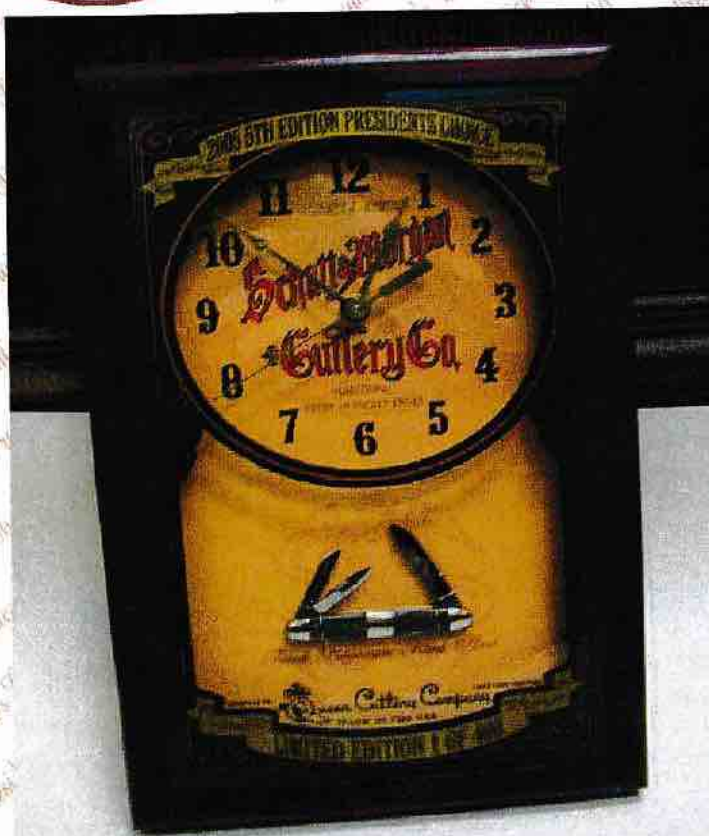

Queen Cutlery Company

5TH Edition President's Choice

Robert J. Breton